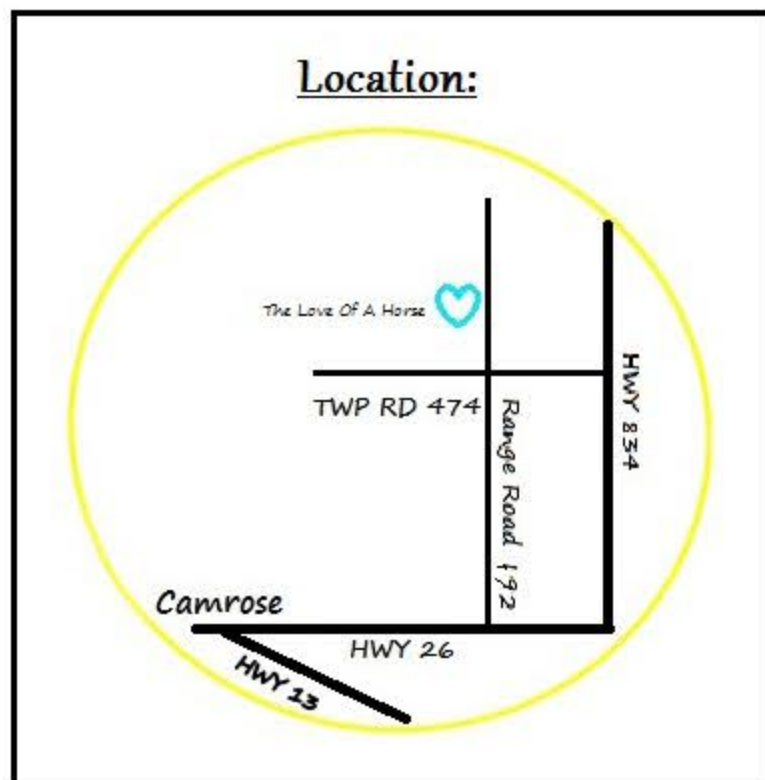

Address:

The Love Of A Horse C/O Elizabeth Kyler
RR#2 Station Main
Camrose, AB
T4V 2N1

ENTRY FEES:

Pre enter/register 2 week prior to show.
(Entry forms/registration & waiver may be mailed or dropped off and must be accompanied by payment. Money order to be made Payable to 'Elizabeth Kyler' or Cash please. Entry fees can also be paid online, email us for more info!) Don't forget the GST please.
Pre entry \$10 per class or \$65 for day (all eligible classes).
Entries received after the 1 week prior period and up until 9:00 a.m. on the day of the show will be considered post entries.
Post entry \$15 per class or \$80 for day (all eligible classes).
Exhibitors may show more than one horse. One registration form per horse (extra applicable show fees per extra horse).

No Refunds.

More Info:

The Show will take place in our 200' X 80' OUTDOOR arena.
20 min Lunch Break - **Wonderful concession open all day!**
Warm up will be allowed before the show starts, and at lunch break. 60' Round Pen available for warm up as well, however this is a small area, TAKE CARE while using!
Spectators welcome! - BRING CHAIRS!
Limited parking for spectators - overflow on side of the road.
Yard/Houses off limits to public.
Dogs MUST be on LEASH at ALL times.